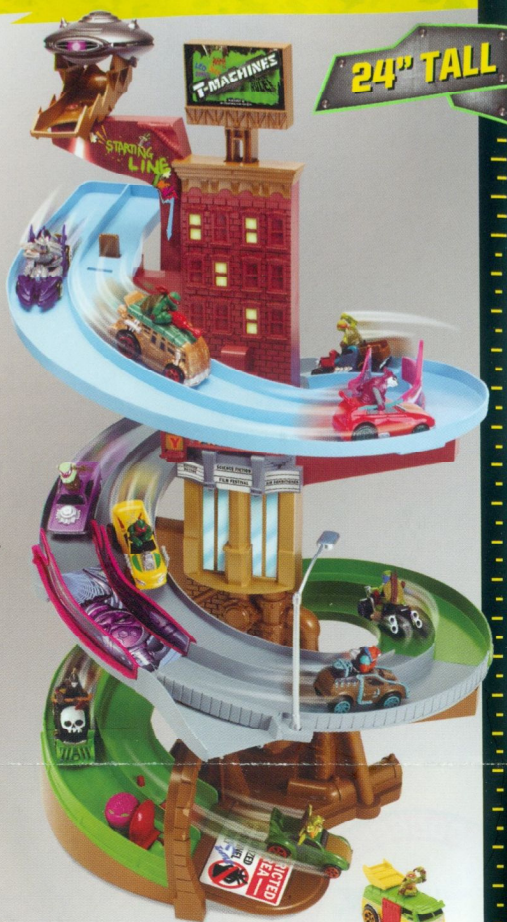

PLAYSETS & TRACKSETS

Playsets Connect!

TCRI Building Playset with Donnie in T-Rawket

Sewer Gas Station Playset with Mikey in T-Rawket

Garage & Lair Playset with Raph in T-Rawket

24" TALL

Race to the Sewer Trackset with Mikey in Party Van (Additional Vehicles Sold Separately)

Tracksets Connect!

Turtles Revenge Trackset with Leo in T-Rawket

MUTATIONS

ONE-TOUCH

One-Touch Leo in Samurai Streetcar

2-IN-1 Vehicle to Figure!

One-Touch Shredder in Weaponized F1

One-Touch Mikey in Surf Truck