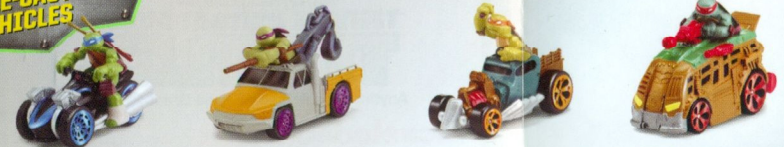

DIE-CAST VEHICLES

Leo in AT-3 Donnie in Service Truck Mikey in Hot Rod Raph in Shellraiser

Shredder in Shreddermobile Leo in Stealth Bike Splinter in Rat Attack Fishface in Shell Crusher

Raph in Monster Truck Mikey in Patrol Buggy Tiger Claw in Safari Truck Raph in Armored Truck

Casey Jones in Ice Machine Donnie in Patrol Buggy Tur-Flyte in Buggy Donnie in Speed Demon

Turtle Power!

Shell Launcher with Mikey in Party Van

SOUND VEHICLES

Sounds & Phrases!

Leo's Auto Tuner Party Van Talking Leo in Extreme Party Van Talking Donnie in Extreme Big Rig Talking Mikey in Extreme Monster Truck Talking Raph in Extreme Speed Demon

PLAYSETS & TRACKSETS

Playsets Connect!

TCRI Building Playset with Donnie in T-Rawket

Sewer Gas Station Playset with Mikey in T-Rawket

Garage & Lair Playset with Raph in T-Rawket

24" TALL

Race to the Sewer Trackset with Mikey in Party Van (Additional Vehicles Sold Separately)

Tracksets Connect!

Turtles Revenge Trackset with Leo in T-Rawket

MUTATIONS

ONE-TOUCH

One-Touch Leo in Samurai Streetcar

2-IN-1 Vehicle to Figure!

One-Touch Shredder in Weaponized F1

One-Touch Mikey in Surf Truck