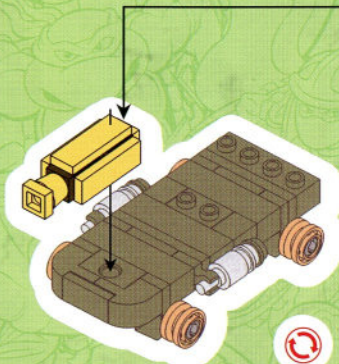

8

9

10

11

12

wellplayedtoys.com

Have questions or comments?
Call 877-220-6508 or email:
customerservice@igener8hk.com

Item# FB32972-01
Date Code:10682122