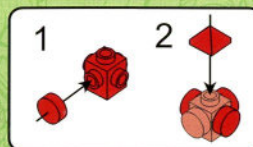

CONSTRUCTION SET
CHEAPSKATE WITH RAPH

AGES 6+

★ Transparent

8

9

10

11

12