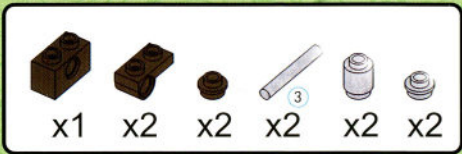

8

9

10

11

12

wellplayedtoys.com

Have questions or comments?
Call 877-220-6508 or email:
customerservice@igener8hk.com

Item# FB32972-01
Date Code:10682122