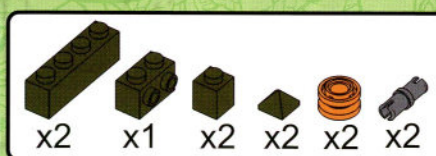

CONSTRUCTION SET
CHEAPSKATE WITH RAPH

AGES 6+

★ Transparent

8

9

10

11

12