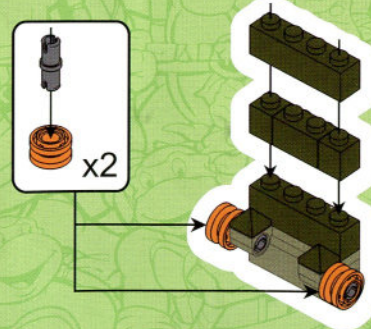

CONSTRUCTION SET
CHEAPSKATE WITH RAPH

AGES 6+

★ Transparent

8

9

10

11

12