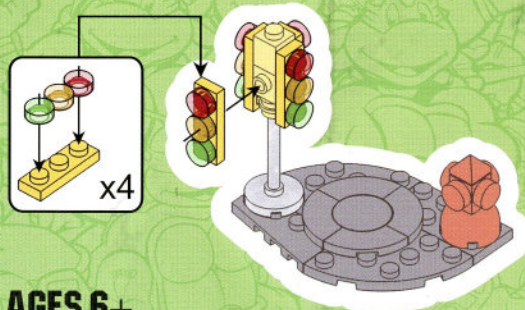

CONSTRUCTION SET
CHEAPSKATE WITH RAPH

AGES 6+

★ Transparent

8

9

10

11

12