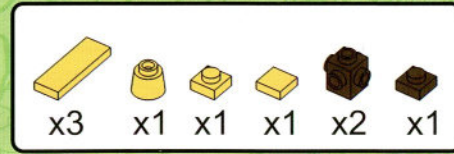

8

9

10

11

12

wellplayedtoys.com

Have questions or comments?
Call 877-220-6508 or email:
customerservice@igener8hk.com

Item# FB32972-01
Date Code:10682122