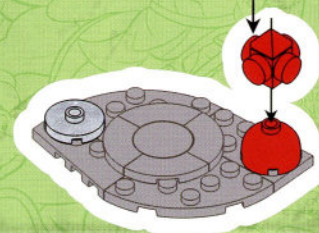

CONSTRUCTION SET
CHEAPSKATE WITH RAPH

AGES 6+

★ Transparent

8

9

10

11

12