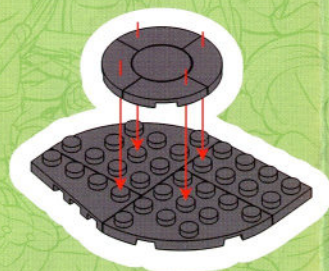

CONSTRUCTION SET
CHEAPSKATE WITH RAPH

AGES 6+

★ Transparent

8

9

10

11

12