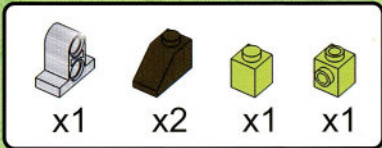

8

9

10

11

12

wellplayedtoys.com

Have questions or comments?
Call 877-220-6508 or email:
customerservice@igener8hk.com

Item# FB32972-01
Date Code:10682122