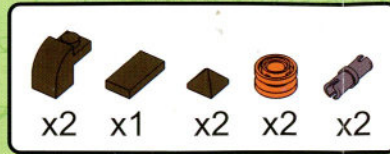

8

9

10

11

12

wellplayedtoys.com

Have questions or comments?
Call 877-220-6508 or email:
customerservice@igener8hk.com

Item# FB32972-01
Date Code:10682122