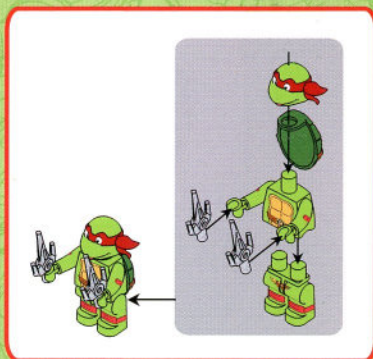

CONSTRUCTION SET
CHEAPSKATE WITH RAPH

AGES 6+

★ Transparent

8

9

10

11

12