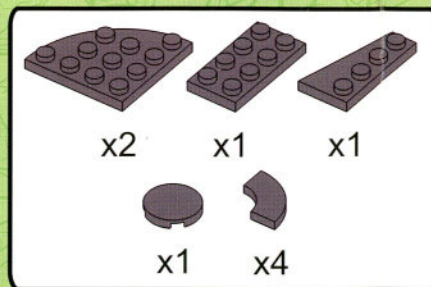

CONSTRUCTION SET
CHEAPSKATE WITH RAPH

AGES 6+

★ Transparent

8

9

10

11

12