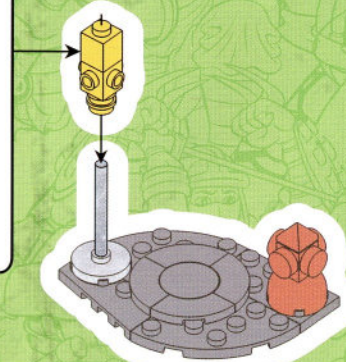

CONSTRUCTION SET
CHEAPSKATE WITH RAPH

AGES 6+

★ Transparent

8

9

10

11

12