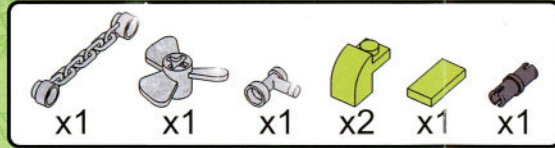

8

9

10

11

12

wellplayedtoys.com

Have questions or comments?
Call 877-220-6508 or email:
customerservice@igener8hk.com

Item# FB32972-01
Date Code:10682122