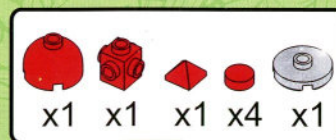

CONSTRUCTION SET
CHEAPSKATE WITH RAPH

AGES 6+

★ Transparent

8

9

10

11

12