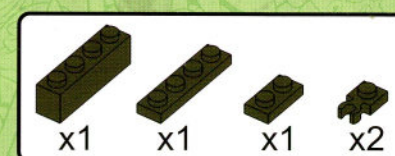

CONSTRUCTION SET
CHEAPSKATE WITH RAPH

AGES 6+

★ Transparent

8

9

10

11

12