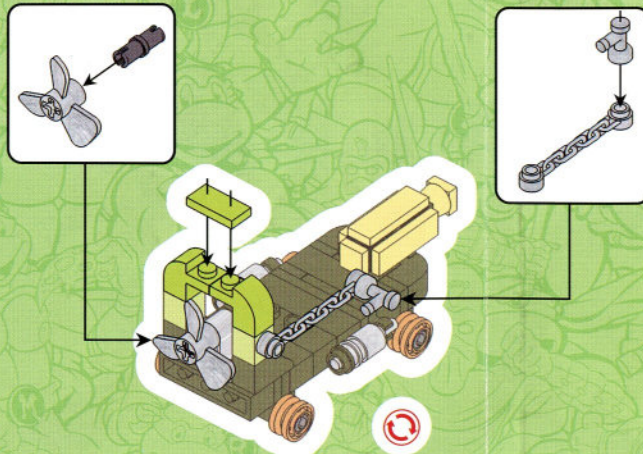

wellplayedtoys.com

Have questions or comments?
Call 877-220-6508 or email:
customerservice@igener8hk.com

Item# FB32972-01
Date Code:10682122