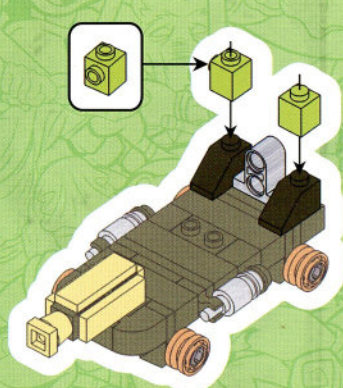

8

9

10

11

12

wellplayedtoys.com

Have questions or comments?
Call 877-220-6508 or email:
customerservice@igener8hk.com

Item# FB32972-01
Date Code:10682122