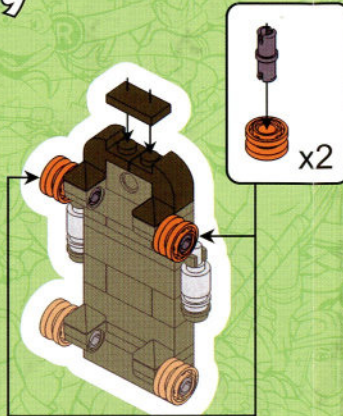

8

9

10

11

12

wellplayedtoys.com

Have questions or comments?
Call 877-220-6508 or email:
customerservice@igener8hk.com

Item# FB32972-01
Date Code:10682122