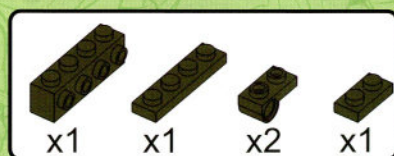

CONSTRUCTION SET
CHEAPSKATE WITH RAPH

AGES 6+

★ Transparent

8

9

10

11

12