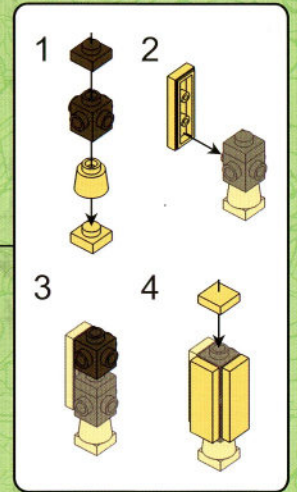

8

9

10

11

12

wellplayedtoys.com

Have questions or comments?
Call 877-220-6508 or email:
customerservice@igener8hk.com

Item# FB32972-01
Date Code:10682122