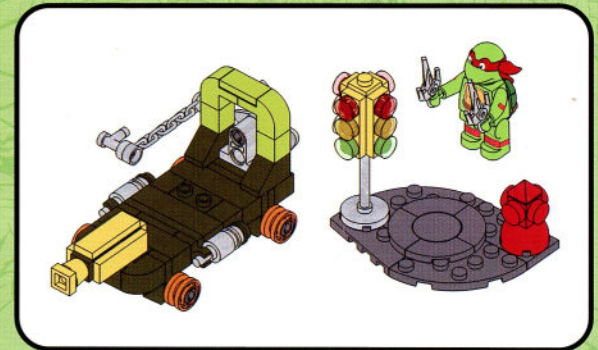

wellplayedtoys.com

Have questions or comments?
Call 877-220-6508 or email:
customerservice@igener8hk.com

Item# FB32972-01
Date Code:10682122