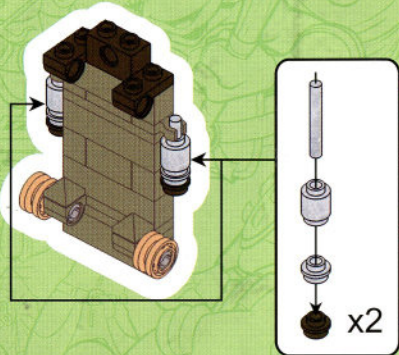

8

9

10

11

12

wellplayedtoys.com

Have questions or comments?
Call 877-220-6508 or email:
customerservice@igener8hk.com

Item# FB32972-01
Date Code:10682122