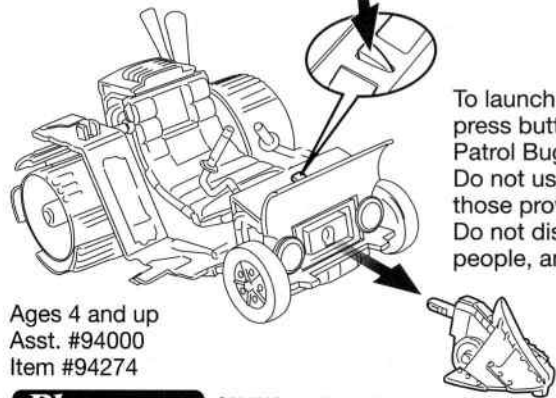

# TEENAGE MUTANT NINJA TURTLES™

Insert front Battering Ram as shown. As a safety precaution the Battering Ram will not load or launch unless the Patrol Buggy is completely flat on a surface such as the floor, table, or sidewalk.

To launch the Battering Ram press button on front of Patrol Buggy as shown. Do not use projectiles other than those provided with this toy. Do not discharge in direction of people, animals or at face and eyes.