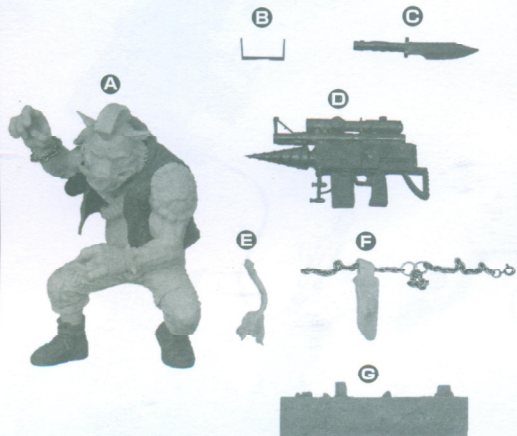

HANDLING INSTRUCTIONS

Bebop

WARNING: CHOKING HAZARD
This is not a toy. For ages 15 and up.

GOOD SMILE
COMPANY

Caution

- Product contains small parts which may pose a choking hazard. It is not suitable for children under 3 years of age.
- Product may have sharp points and edges which may cause injury or damage. Please take care while opening, handling, and storing.
- Do not point, wave, or throw this product at others. Product is designed for amusement purposes only.
- Applying force in unintended directions may damage the product.
- Do not leave product on shelves, tables, or other furniture for extended periods of time as colors may transfer onto other surfaces.
- Do not leave the product in hot or humid areas. Avoid leaving it in direct sunlight or near other sources of heat such as heating appliances.
- Product will not stand on its own. Please use the stand included.
- Customer support is only available for damaged products, not for damaged packaging.

Set Contents

How to Assemble

Assemble as shown.

Remove fingers from part(s) A and attach weapon D.