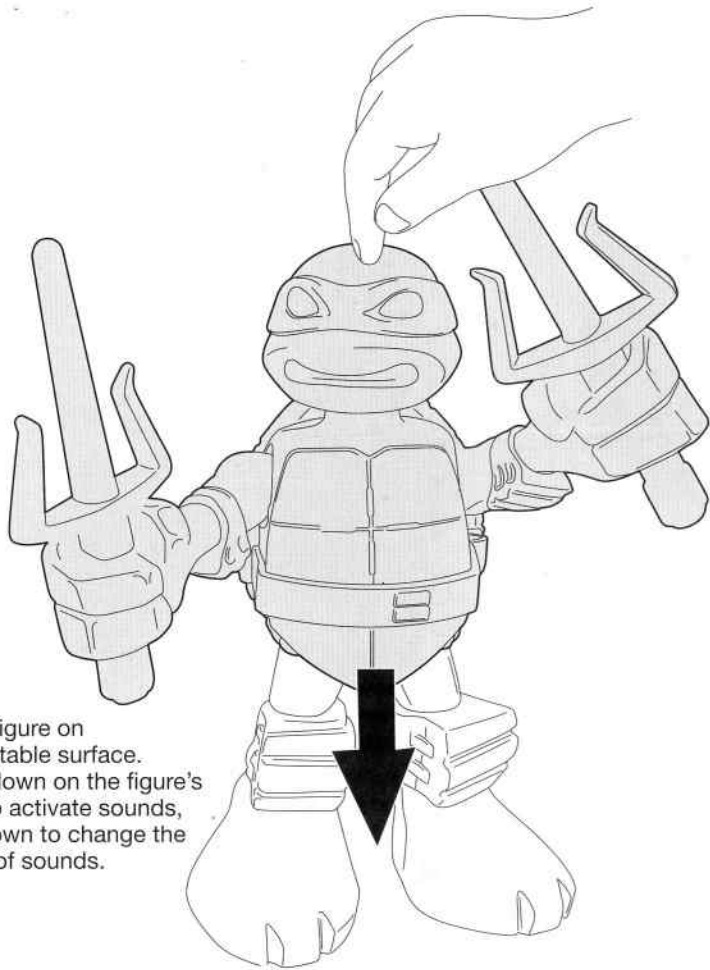

nickelodeon™

TEENAGE MUTANT NINJA TURTLES™

Stand figure on a flat, stable surface. Press down on the figure's head to activate sounds, hold down to change the length of sounds.

Ages 3 and up
Asst. #96310
Item #96324