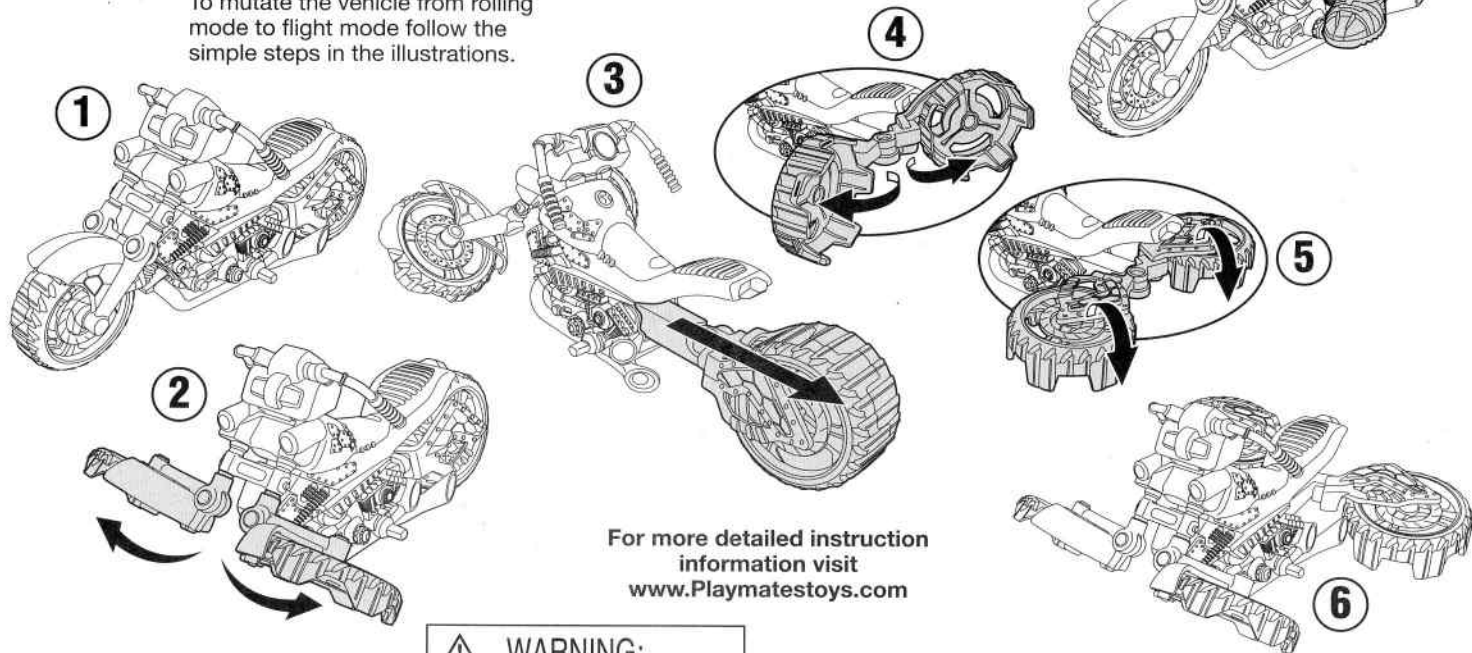

nickelodeon

TEENAGE MUTANT NINJA TURTLES™

MUTATIONS QUAD ROTOR

Fits Cloud Cruisin' Leo and
most Turtle figures.

To mutate the vehicle from rolling mode to flight mode follow the simple steps in the illustrations.

For more detailed instruction
information visit
www.Playmatestoys.com

⚠ WARNING:
CHOKING HAZARD- Small parts.
Not for Children under 3 years.

Playmates
TOYS

Ages 4 and up
Asst. #94000
Item #94262

©2014 Viacom International Inc. All Rights Reserved. Nickelodeon, TEENAGE MUTANT NINJA TURTLES and all related titles, logos and characters are trademarks of Viacom International Inc.
©2014 Playmates. Playmates International Company Ltd.
23/F, The Toy House, 100 Canton Road, TST, Kowloon, Hong Kong. PRINTED IN CHINA.