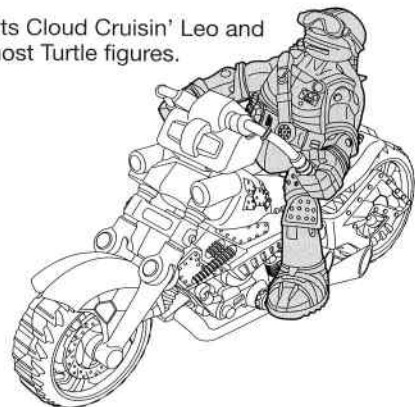

nickelodeon

TEENAGE MUTANT NINJA TURTLES™

MUTATIONS QUAD ROTOR

Fits Cloud Cruisin' Leo and
most Turtle figures.

To mutate the vehicle from rolling mode to flight mode follow the simple steps in the illustrations.