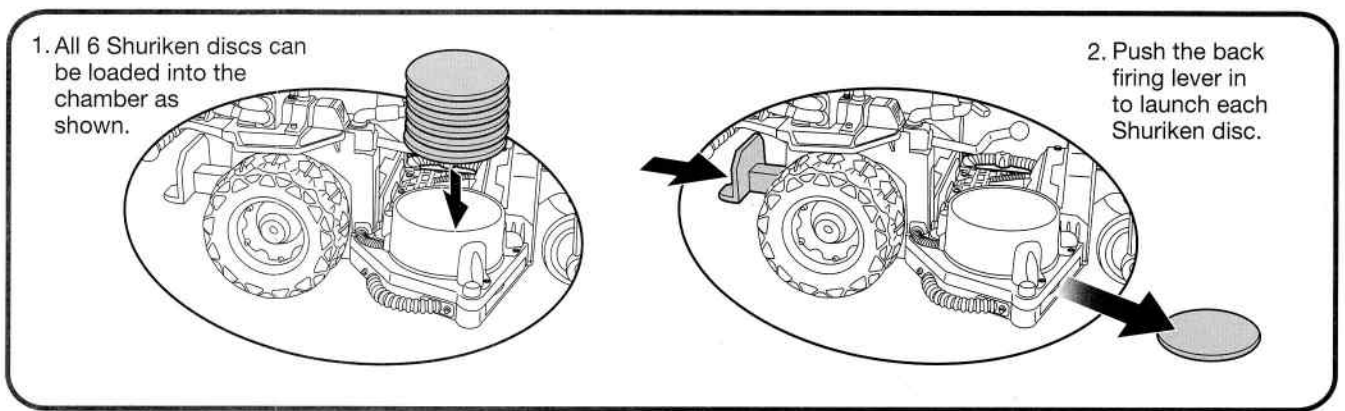

nickelodeon™
TEENAGE MUTANT NINJA
TURTLES™

GRASS KICKER

Attach parts as shown to assemble the Grass Kicker.
 Attach labels 1-5 as shown.

1. Insert lawn dart projectiles into side rack clips as shown.

2. Give the back of the lawn darts a quick flick of your finger to launch.

1. All 6 Shuriken discs can be loaded into the chamber as shown.

2. Push the back firing lever in to launch each Shuriken disc.

A figure can also be placed on the back of the Grass Kicker as shown.

Important: Do not fire at people, animals or at eyes or face.
 Do not use any projectiles other than those provided with this toy.