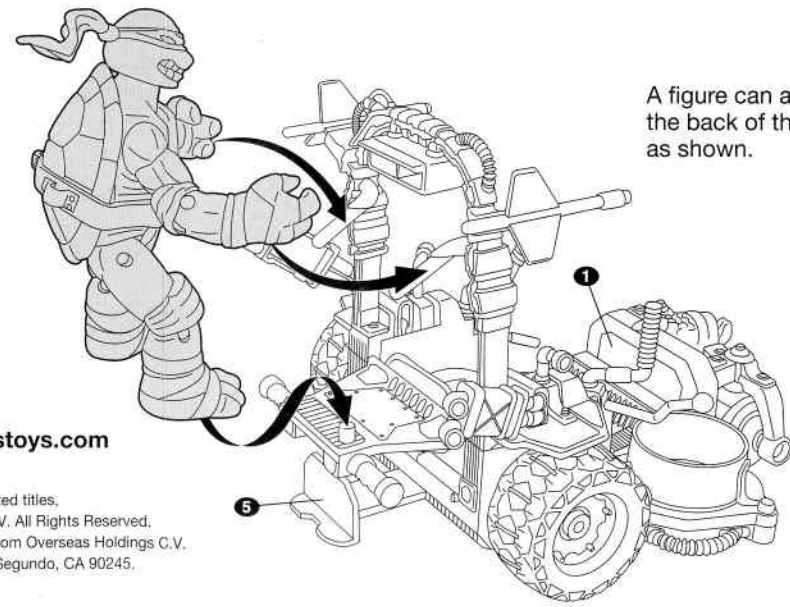

nickelodeon™
TEENAGE MUTANT NINJA
TURTLES™

GRASS KICKER

Attach parts as shown to assemble the Grass Kicker.
 Attach labels 1-5 as shown.

1. Insert lawn dart projectiles into side rack clips as shown.

2. Give the back of the lawn darts a quick flick of your finger to launch.

1. All 6 Shuriken discs can be loaded into the chamber as shown.

2. Push the back firing lever in to launch each Shuriken disc.

A figure can also be placed on the back of the Grass Kicker as shown.

Important: Do not fire at people, animals or at eyes or face.
 Do not use any projectiles other than those provided with this toy.