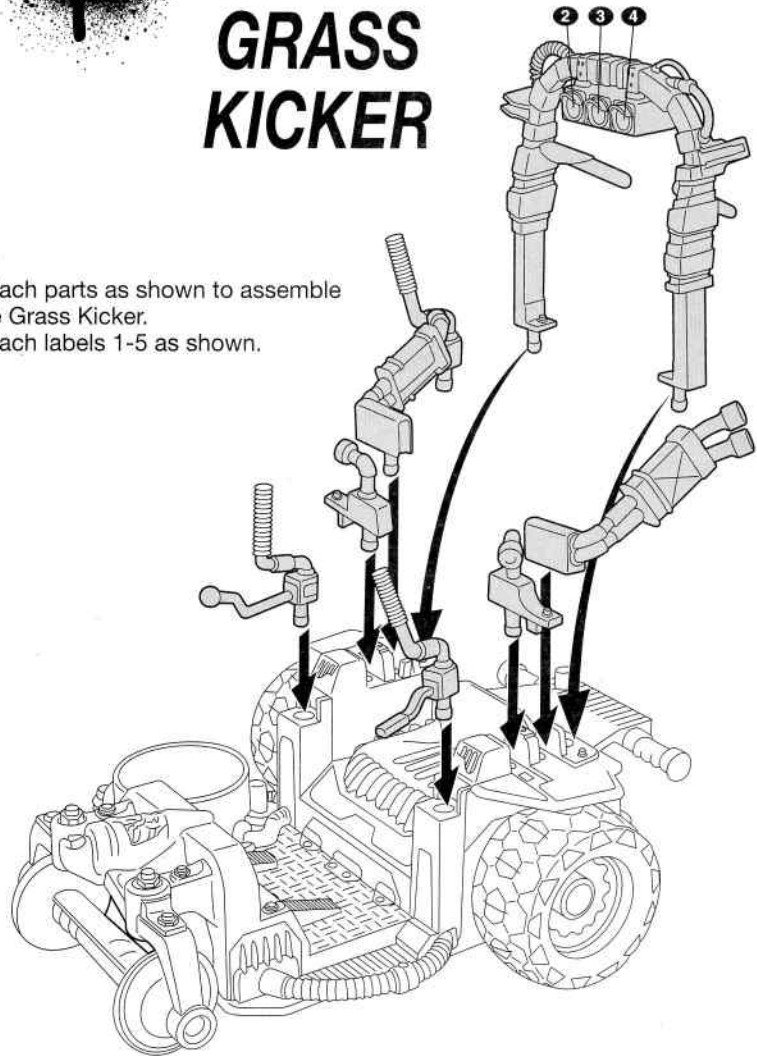

nickelodeon™
TEENAGE MUTANT NINJA
TURTLES™

GRASS KICKER

Attach parts as shown to assemble the Grass Kicker.
 Attach labels 1-5 as shown.

1. Insert lawn dart projectiles into side rack clips as shown.

2. Give the back of the lawn darts a quick flick of your finger to launch.

1. All 6 Shuriken discs can be loaded into the chamber as shown.

2. Push the back firing lever in to launch each Shuriken disc.

A figure can also be placed on the back of the Grass Kicker as shown.

Important: Do not fire at people, animals or at eyes or face.
 Do not use any projectiles other than those provided with this toy.