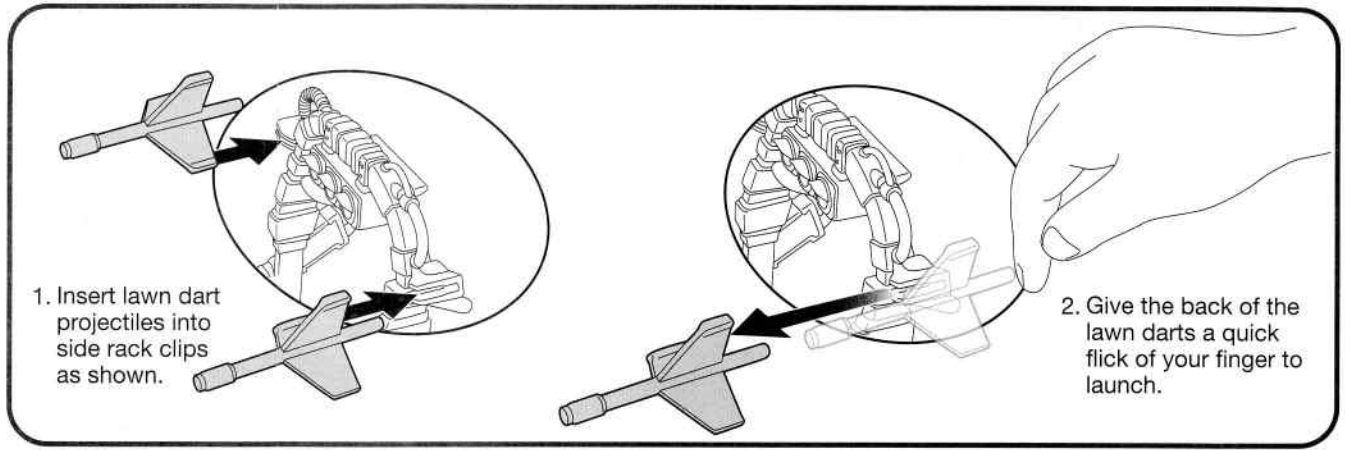

nickelodeon™
TEENAGE MUTANT NINJA
TURTLES™

GRASS KICKER

Attach parts as shown to assemble the Grass Kicker.
 Attach labels 1-5 as shown.

1. Insert lawn dart projectiles into side rack clips as shown.

2. Give the back of the lawn darts a quick flick of your finger to launch.

1. All 6 Shuriken discs can be loaded into the chamber as shown.

2. Push the back firing lever in to launch each Shuriken disc.

A figure can also be placed on the back of the Grass Kicker as shown.

Important: Do not fire at people, animals or at eyes or face.
 Do not use any projectiles other than those provided with this toy.