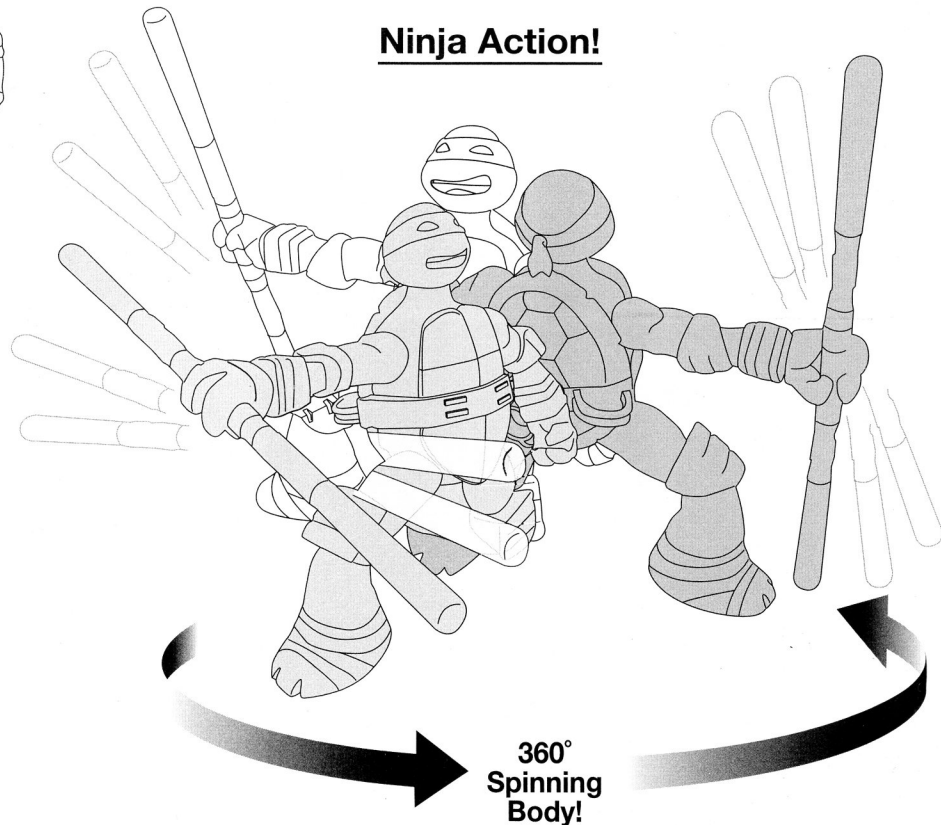

**nickelodeon™**  
**TEENAGE MUTANT NINJA**  
**TURTLES™**

**NINJA ACTION**  
**NINJA STRIKIN'**  
**MIKEY**

- 1.** Wind up clockwise, as shown, until dial can no longer turn.

- 2.** Set figure down, press down on Turtle head to activate Ninja Action!

**Ninja Action!**

**360°**  
**Spinning**  
**Body!**

Ages 4 and up  
 Asst. #91620  
 Item #91640

\* Works best on hard, flat surfaces.

©2014 Viacom International Inc. All Rights Reserved. Nickelodeon, TEENAGE MUTANT NINJA TURTLES and all related titles, logos and characters are trademarks of Viacom International Inc. ©2014 Viacom Overseas Holdings C.V. All Rights Reserved. Nickelodeon, TEENAGE MUTANT NINJA TURTLES and all related titles, logos and characters are trademarks of Viacom Overseas Holdings C.V. ©2014 Playmates. Playmates International Company Ltd. 23/F, The Toy House, 100 Canton Road, TST, Kowloon, Hong Kong. PRINTED IN CHINA.