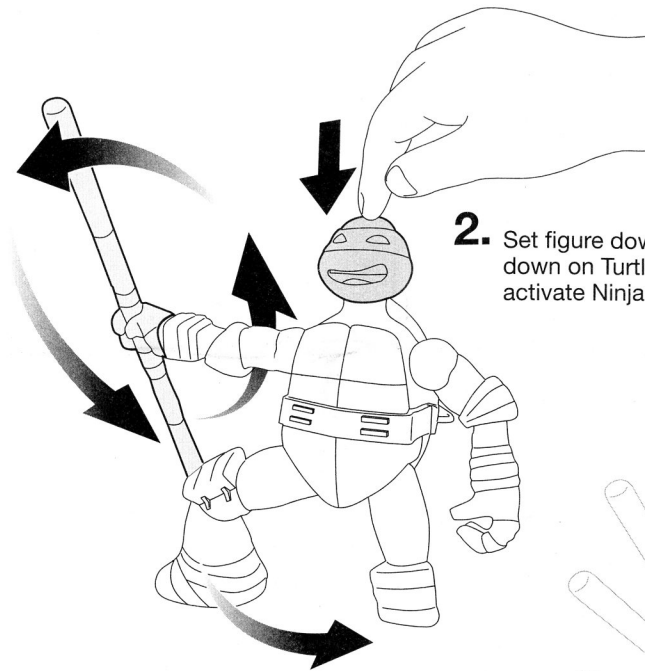

**nickelodeon™**  
**TEENAGE MUTANT NINJA**  
**TURTLES™**

**NINJA ACTION**  
**NINJA STRIKIN'**  
**MIKEY**

- 1.** Wind up clockwise, as shown, until dial can no longer turn.

- 2.** Set figure down, press down on Turtle head to activate Ninja Action!

**Ninja Action!**

**360°**  
**Spinning**  
**Body!**

Ages 4 and up  
 Asst. #91620  
 Item #91640

\* Works best on hard, flat surfaces.

©2014 Viacom International Inc. All Rights Reserved. Nickelodeon, TEENAGE MUTANT NINJA TURTLES and all related titles, logos and characters are trademarks of Viacom International Inc. ©2014 Viacom Overseas Holdings C.V. All Rights Reserved. Nickelodeon, TEENAGE MUTANT NINJA TURTLES and all related titles, logos and characters are trademarks of Viacom Overseas Holdings C.V. ©2014 Playmates. Playmates International Company Ltd. 23/F, The Toy House, 100 Canton Road, TST, Kowloon, Hong Kong. PRINTED IN CHINA.