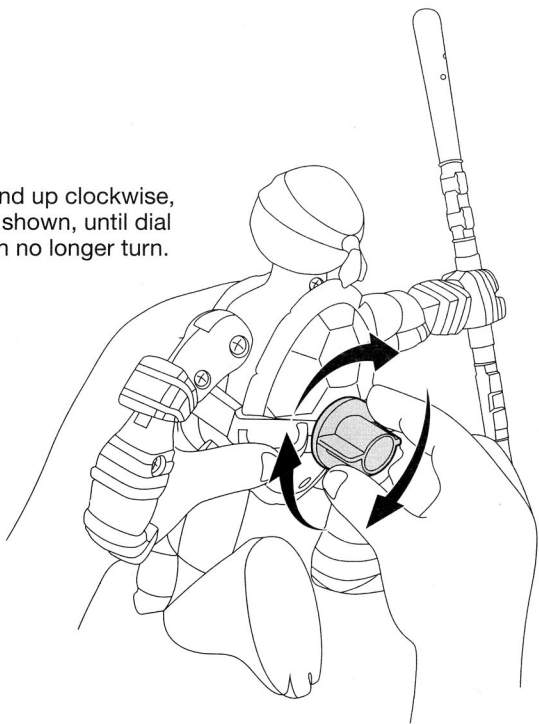

**nickelodeon™**  
**TEENAGE MUTANT NINJA**  
**TURTLES™**

**NINJA ACTION**  
**NINJA STRIKIN'**  
**MIKEY**

- 1.** Wind up clockwise, as shown, until dial can no longer turn.

- 2.** Set figure down, press down on Turtle head to activate Ninja Action!