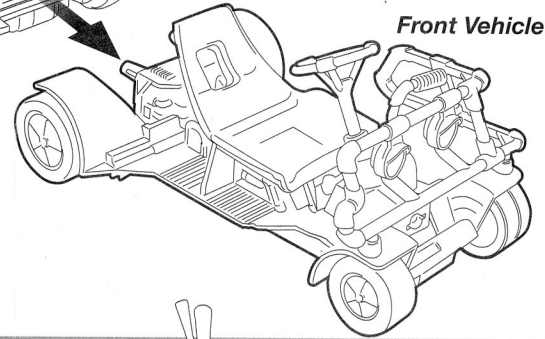

nickelodeon™
TEENAGE MUTANT NINJA
TURTLES™

Raph & Mikey's Patrol Buggies

1. Attach stickers as shown.
 Insert Raph's front patrol buggy
 into Mikey's back patrol buggy.

2. To launch Raph on patrol;
 press button as shown.

3. Insert Road Rash Missile as
 shown.

4. To launch Missile pull
 back on the lever shown.
 Do not use projectile other
 than those provided by toy.
 Do not discharge in direction
 of people, animals or at face
 and eyes.