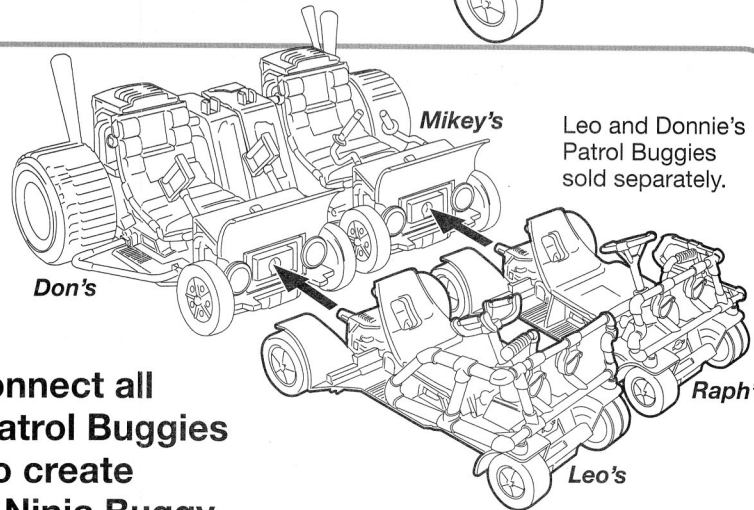

nickelodeon™
TEENAGE MUTANT NINJA
TURTLES™

Raph & Mikey's Patrol Buggies

1. Attach stickers as shown.
 Insert Raph's front patrol buggy
 into Mikey's back patrol buggy.

2. To launch Raph on patrol;
 press button as shown.

3. Insert Road Rash Missile as
 shown.

4. To launch Missile pull
 back on the lever shown.
 Do not use projectile other
 than those provided by toy.
 Do not discharge in direction
 of people, animals or at face
 and eyes.