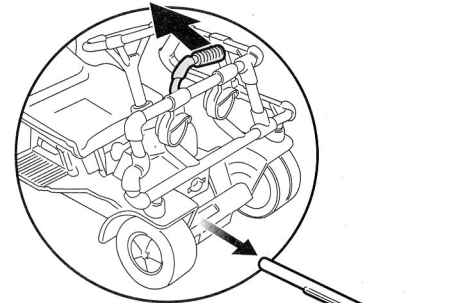

nickelodeon™
TEENAGE MUTANT NINJA
TURTLES™

Raph & Mikey's Patrol Buggies

1. Attach stickers as shown.
 Insert Raph's front patrol buggy
 into Mikey's back patrol buggy.

2. To launch Raph on patrol;
 press button as shown.

3. Insert Road Rash Missile as
 shown.

4. To launch Missile pull
 back on the lever shown.
 Do not use projectile other
 than those provided by toy.
 Do not discharge in direction
 of people, animals or at face
 and eyes.