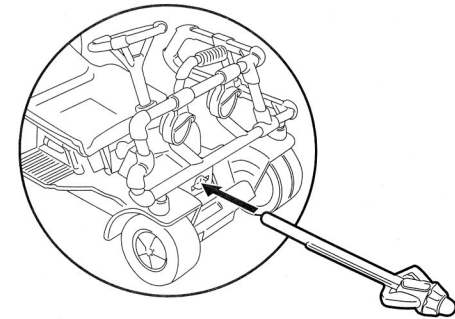

nickelodeon™
TEENAGE MUTANT NINJA
TURTLES™

Raph & Mikey's Patrol Buggies

1. Attach stickers as shown.
 Insert Raph's front patrol buggy
 into Mikey's back patrol buggy.

2. To launch Raph on patrol;
 press button as shown.

3. Insert Road Rash Missile as
 shown.

4. To launch Missile pull
 back on the lever shown.
 Do not use projectile other
 than those provided by toy.
 Do not discharge in direction
 of people, animals or at face
 and eyes.