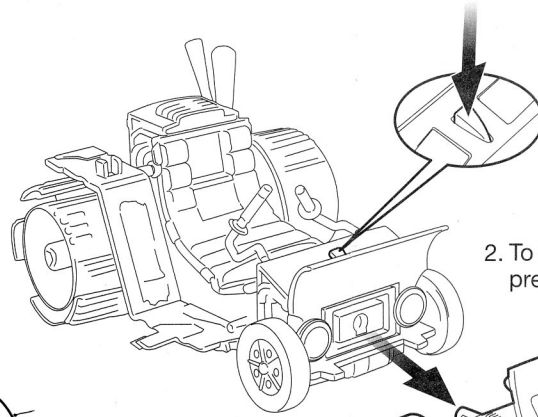

nickelodeon™
TEENAGE MUTANT NINJA
TURTLES™

Raph & Mikey's Patrol Buggies

1. Attach stickers as shown.
 Insert Raph's front patrol buggy
 into Mikey's back patrol buggy.

2. To launch Raph on patrol;
 press button as shown.

3. Insert Road Rash Missile as
 shown.

4. To launch Missile pull
 back on the lever shown.
 Do not use projectile other
 than those provided by toy.
 Do not discharge in direction
 of people, animals or at face
 and eyes.