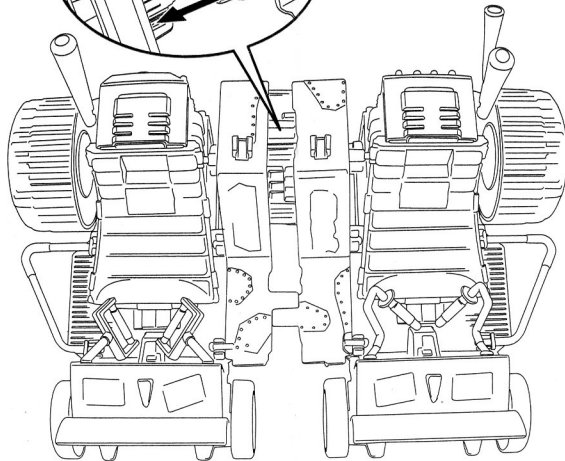

nickelodeon™
TEENAGE MUTANT NINJA
TURTLES™

Raph & Mikey's Patrol Buggies

1. Attach stickers as shown.
 Insert Raph's front patrol buggy
 into Mikey's back patrol buggy.

2. To launch Raph on patrol;
 press button as shown.

3. Insert Road Rash Missile as
 shown.

4. To launch Missile pull
 back on the lever shown.
 Do not use projectile other
 than those provided by toy.
 Do not discharge in direction
 of people, animals or at face
 and eyes.