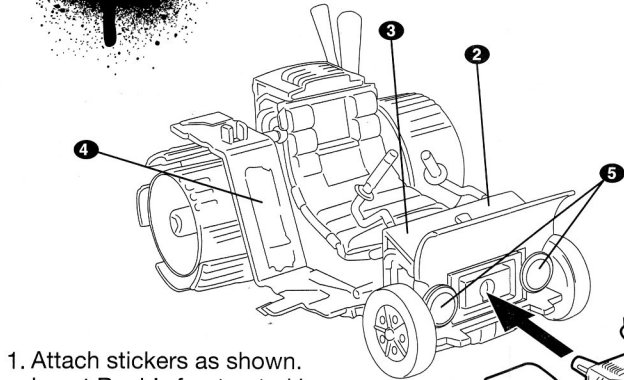

nickelodeon™
TEENAGE MUTANT NINJA
TURTLES™

Raph & Mikey's Patrol Buggies

1. Attach stickers as shown.
 Insert Raph's front patrol buggy
 into Mikey's back patrol buggy.

2. To launch Raph on patrol;
 press button as shown.

3. Insert Road Rash Missile as
 shown.

4. To launch Missile pull
 back on the lever shown.
 Do not use projectile other
 than those provided by toy.
 Do not discharge in direction
 of people, animals or at face
 and eyes.