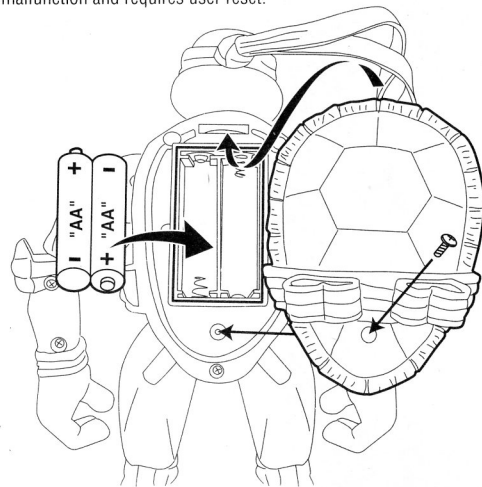

Age 4 and up

Playmates®

ASST. NO. 55500
STOCK NO. 55504

Teenage Mutant Ninja Turtles and TMNT are trademarks of Mirage Studios, Inc. Teenage Mutant Ninja Turtles®, Leonardo®, Michelangelo®, Raphael®, Donatello®, Splinter®, Shredder®, and April O'Neil® are registered trademarks of Mirage Studios, Inc. All Rights Reserved. PRINTED IN CHINA.