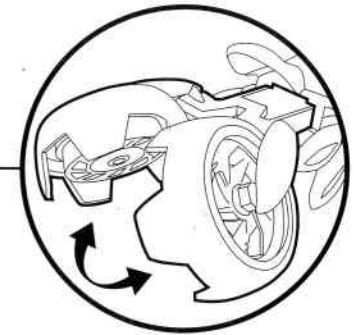

# S.W.A.T. ATTACK PACK INSTRUCTIONS:

1. Bad guys approaching! Better fire your hidden headlight missile by pressing down on the gas tank button!

2. Need to stop and park? The bottom exhaust pipe rotates down and serves as a kickstand.

3. Time to get off the streets and fly into the air! First, pull the back tire out from the seat. Then, split the back tire in two in order to expose the Enforcer Cycle within!

5. Your Enforcer Cycle is now ready for lift-off!