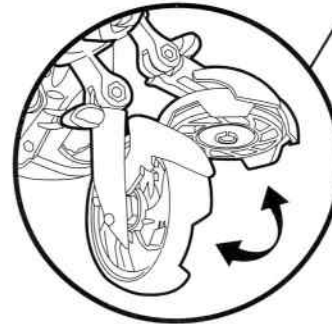

5. Your Enforcer Cycle is now ready for lift-off!

6. When you're ready to ride the streets again in motorcycle mode just snap the wheels back together and vrooom, off you go!

4. Finally, split the front tire just like you split the back tire!