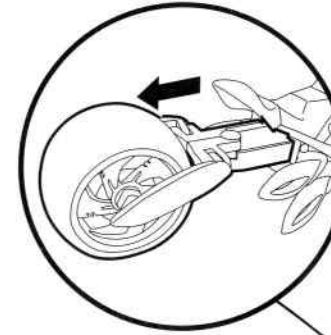

# S.W.A.T. ATTACK PACK INSTRUCTIONS:

1. Bad guys approaching! Better fire your hidden headlight missile by pressing down on the gas tank button!

2. Need to stop and park? The bottom exhaust pipe rotates down and serves as a kickstand.

3. Time to get off the streets and fly into the air! First, pull the back tire out from the seat. Then, split the back tire in two in order to expose the Enforcer Cycle within!

5. Your Enforcer Cycle is now ready for lift-off!