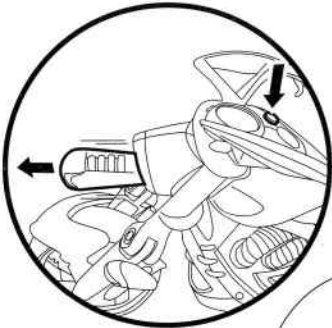

# S.W.A.T. ATTACK PACK INSTRUCTIONS:

1. Bad guys approaching! Better fire your hidden headlight missile by pressing down on the gas tank button!

2. Need to stop and park? The bottom exhaust pipe rotates down and serves as a kickstand.

3. Time to get off the streets and fly into the air! First, pull the back tire out from the seat. Then, split the back tire in two in order to expose the Enforcer Cycle within!

5. Your Enforcer Cycle is now ready for lift-off!