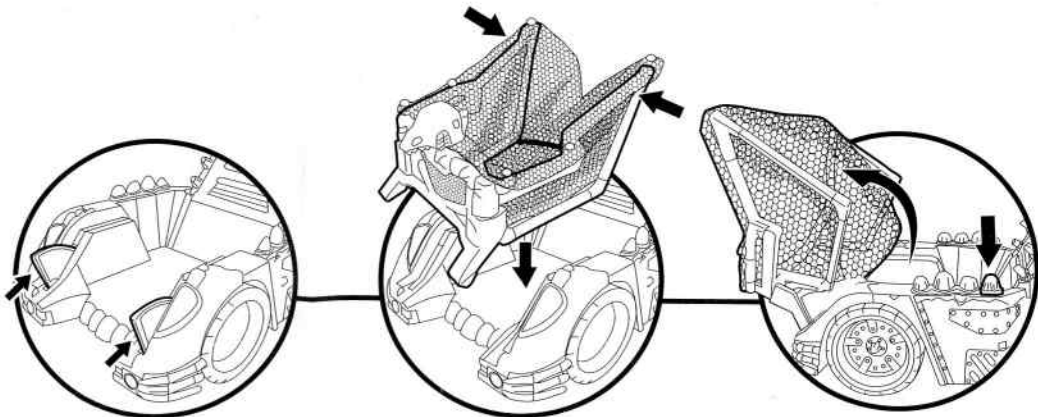

Age 4 and up

Playmates®

ASST NO. 53170
STOCK NO. 53228

WARNING: CHOKING HAZARD
Small parts. Not for Children under 3 years.