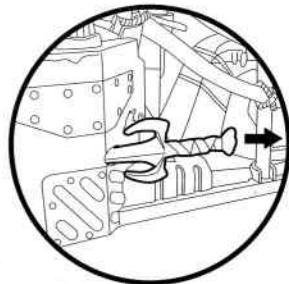

2. The Dino Capture Vehicle can store secret weapons. Insert your saurian sais into the secret side slots and remove when you're ready for battle!

3. When you've got a dino target, catch them by launching the capture net! When you're ready to set the launcher, push back the two fan-shaped launchers on the front of the vehicle, then squeeze the end of the net and place the net into position. Then fire the net by pushing the secret tooth-shaped button on the vehicle's left side!