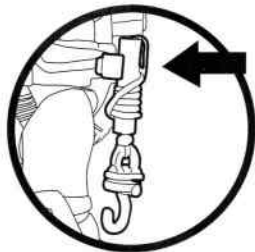

TEENAGE MUTANT NINJA TURTLES

MONSTER TRAPPER DON

1. Time to catch some critters! First, snap Don's Storage Shell Backpack onto his modified back shell.

2. Second, ready your Beast Wranglin' Winch Grappler for quick action access by snapping it in to the waist belt.

3. Next, grab your Beast-catchin' Bo Staff with its real working lasso! Slide piece back to increase lasso, then slide forward to capture critters!

4. Finally, place your catch in your Critter Containment Cell, and push button on front for quick capture action!