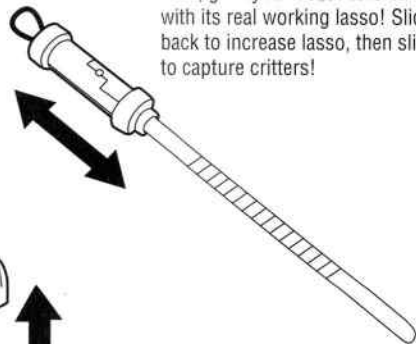

TEENAGE MUTANT NINJA TURTLES

MONSTER TRAPPER DON

1. Time to catch some critters! First, snap Don's Storage Shell Backpack onto his modified back shell.

2. Second, ready your Beast Wranglin' Winch Grappler for quick action access by snapping it in to the waist belt.

3. Next, grab your Beast-catchin' Bo Staff with its real working lasso! Slide piece back to increase lasso, then slide forward to capture critters!

4. Finally, place your catch in your Critter Containment Cell, and push button on front for quick capture action!