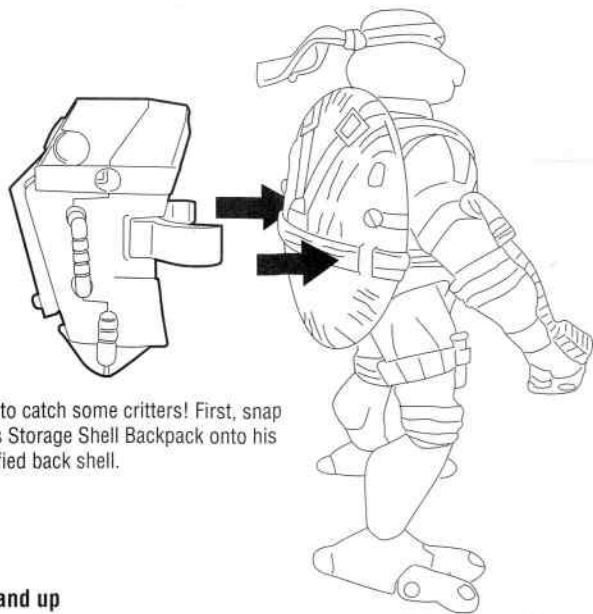

TEENAGE MUTANT NINJA TURTLES

MONSTER TRAPPER DON

1. Time to catch some critters! First, snap Don's Storage Shell Backpack onto his modified back shell.

2. Second, ready your Beast Wranglin' Winch Grappler for quick action access by snapping it in to the waist belt.

3. Next, grab your Beast-catchin' Bo Staff with its real working lasso! Slide piece back to increase lasso, then slide forward to capture critters!

4. Finally, place your catch in your Critter Containment Cell, and push button on front for quick capture action!