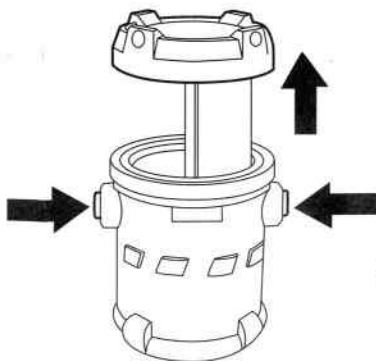

TEENAGE MUTANT NINJA TURTLES

MONSTER TRAPPER DON

1. Time to catch some critters! First, snap Don's Storage Shell Backpack onto his modified back shell.

2. Second, ready your Beast Wranglin' Winch Grappler for quick action access by snapping it in to the waist belt.

3. Next, grab your Beast-catchin' Bo Staff with its real working lasso! Slide piece back to increase lasso, then slide forward to capture critters!

4. Finally, place your catch in your Critter Containment Cell, and push button on front for quick capture action!